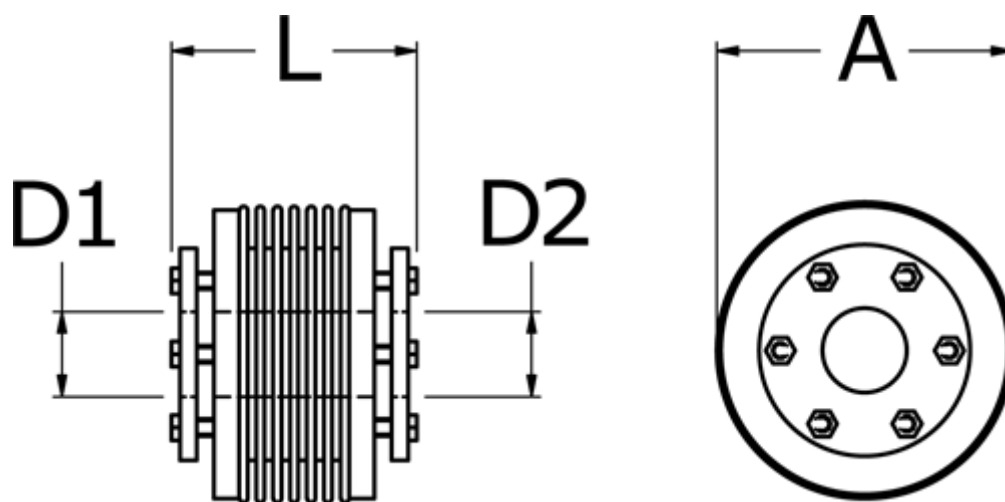

Data Sheet

Article number: 3330530002068585

Description: Bellow coupling type 5 size3000
Length 206 mm, bore 85/85 mm

Measures

A	= 157
D1	= 85
D2	= 85
L	= 206
Nom. torque NM (Tkn)	= 3000